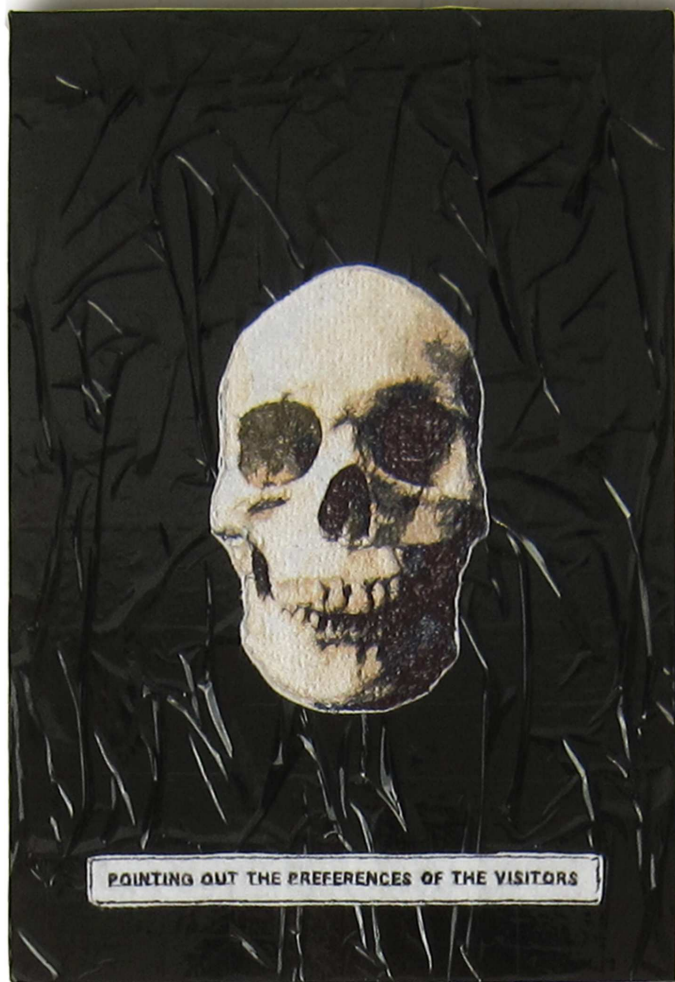

# POINTING OUT THE PREFERENCES OF THE VISITORS

Embroidered collage on tape  
0.32 x 0.47 cm

Gallery: Hardcore Art Contemporary Space at SCOPE Miami 2010